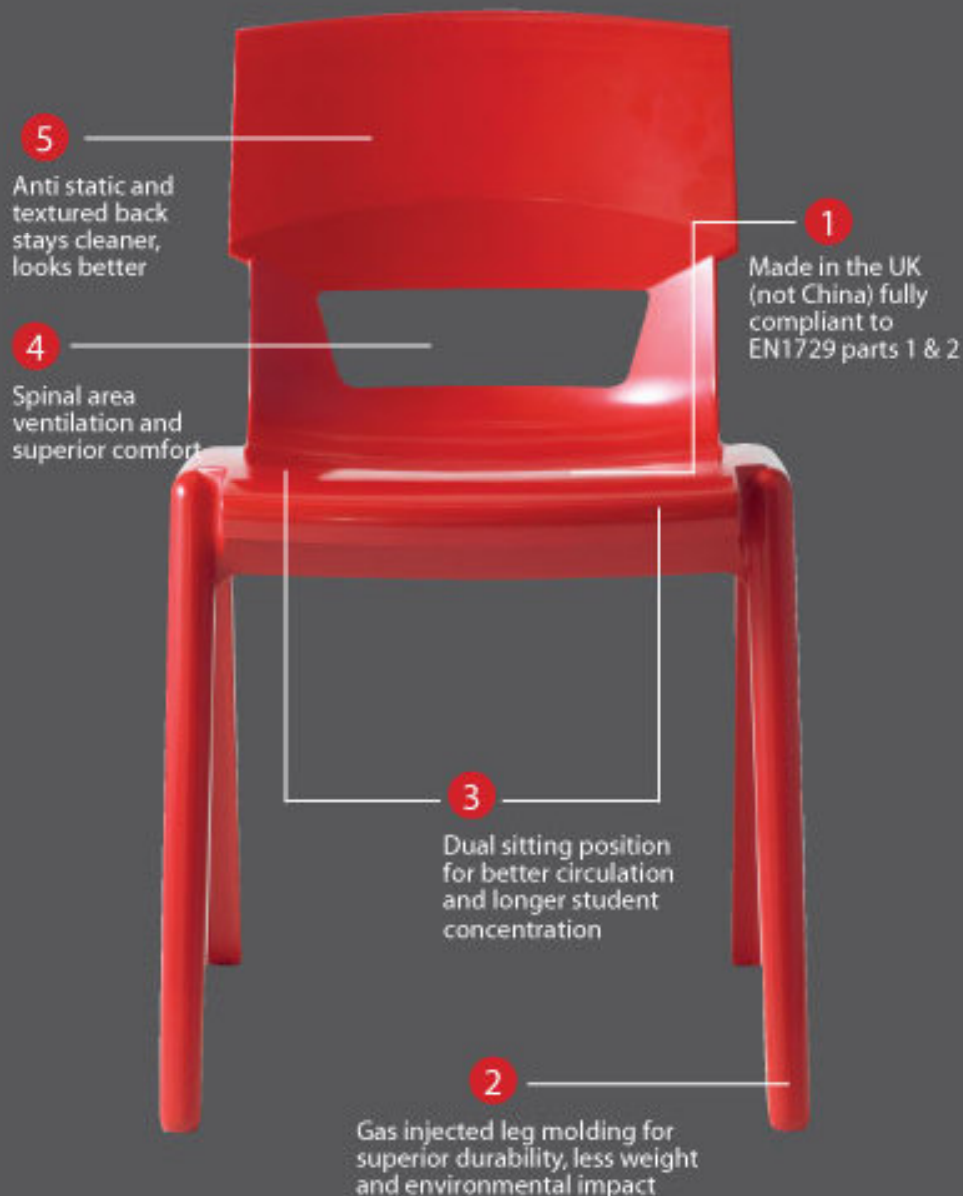

sebel

FORM • FUNCTION • QUALITY •

Comfort = Concentration

5 reasons why
the new Postura +
is clearly the best choice

SOS Group
Block D, 17 Heron Road
Belfast, BT3 9LE
Tel: 028 9073 6543 Fax: 028 9045 3354
email: sales@sosgroup.co.uk
www.sosgroup.co.uk